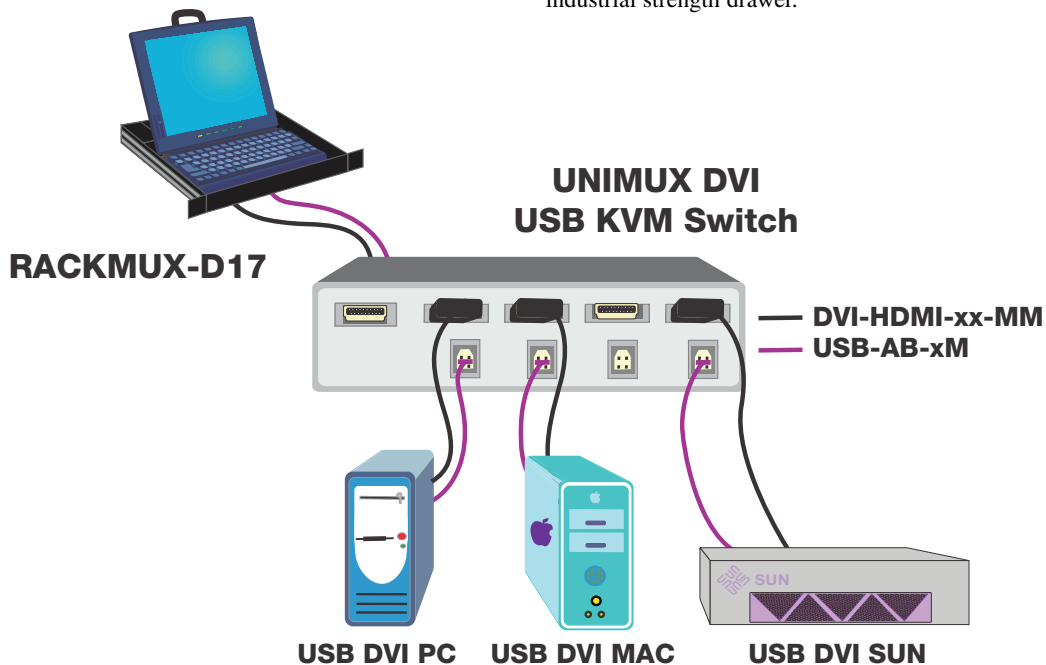

# Rackmount DVI USB + PS/2 KVM Drawer, up to 1920x1200 Resolution

**RACKMUX®**

## DVI USB + PS/2 KVM Drawer provides space-saving convenient control.

- Available with 17" Active Matrix LCD DVI flat panel monitor.
  - Optional hi-res 1920x1200 17.1" monitor available
  - Tilt LCD up and back to adjust to any comfortable viewing angle to 120°.
- Compatible with DVI-enabled USB and PS/2 computers.
- Torque-friction hinges-monitor does not wobble, spring, or slam shut.
- Compact, heavy-duty tactile keyboard.
  - Available with 17-key numeric keypad or large padded wrist-rest.
- Drawer locks into place when open to prevent it from sliding in and out of the rack.
- Available with optional mounting bracket for two-post style telco rack.
- Rugged steel construction with durable powder coat finish.
- LCD auto-shutoff in closed position.
- Internal cable arm provides proper cable management for sliding the drawer open and closed.
- Equipped with On Screen Display (OSD).
- Designed to be a one-person job when installing the drawer.
- Front panel security lock.
- Front panel USB port to connect an external USB device, such as a flash drive.

**RACKMUX-D17-N**

- **Single-Person Installation**
- **Optional Hi-Res 1920x1200 17.1" LCD**

The RACKMUX® DVI USB + PS/2 KVM Drawer combines a rackmount LCD monitor, keyboard, and touchpad mouse in a space-saving 1RU industrial strength drawer.

# Rackmount DVI USB + PS/2 KVM Drawer, up to 1920x1200 Resolution

**RACKMUX®**

**DVI USB + PS/2 KVM Drawer provides space-saving convenient control.**