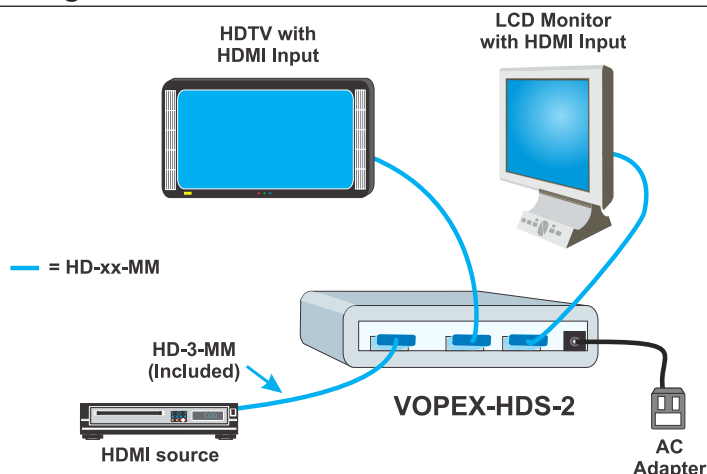

Configuration and Cable Illustration

HDMI Video Splitter Models

NTI Part #	# of Ports
VOPEX-HDS-2	2
VOPEX-HDS-4	4
VOPEX-HDS-8	8
VOPEX-HDS-16	16